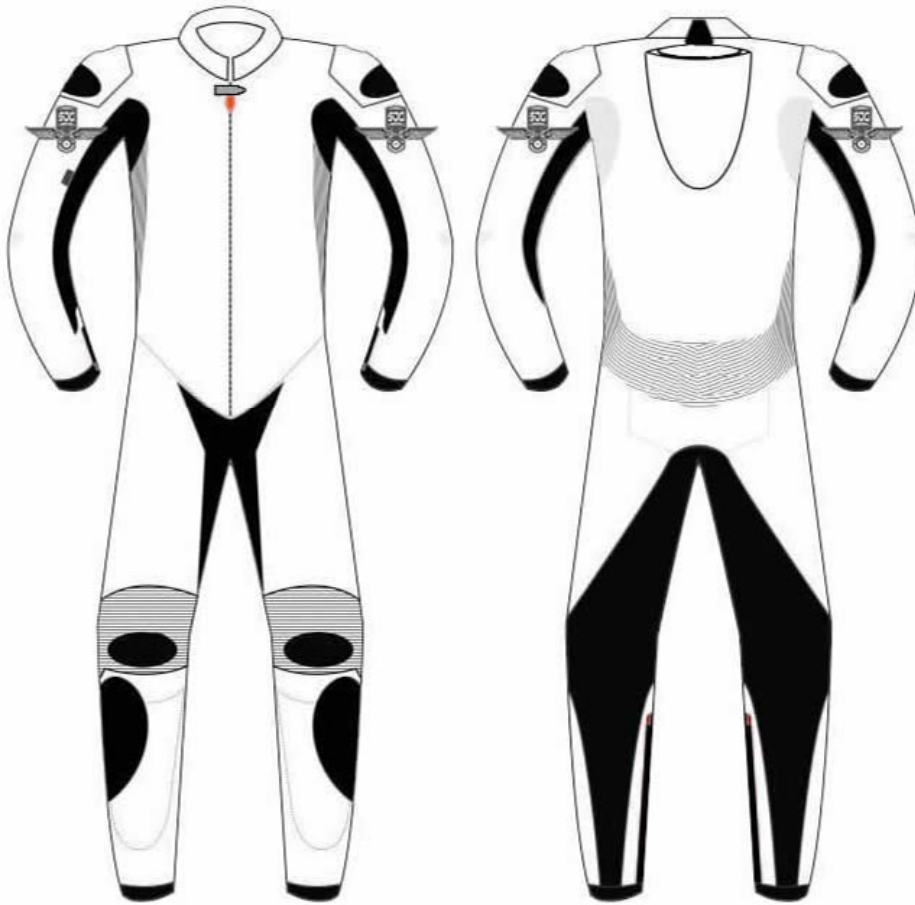

# Custom Leathers Design Template

Standard Colours - choose up to four (4)  
for your custom design

White

Dark Red

Medium Blue

Fluro Yellow

Grey

Bright Red

Dark Blue

Yellow

Black

Orange

Bright Green

Dark Green